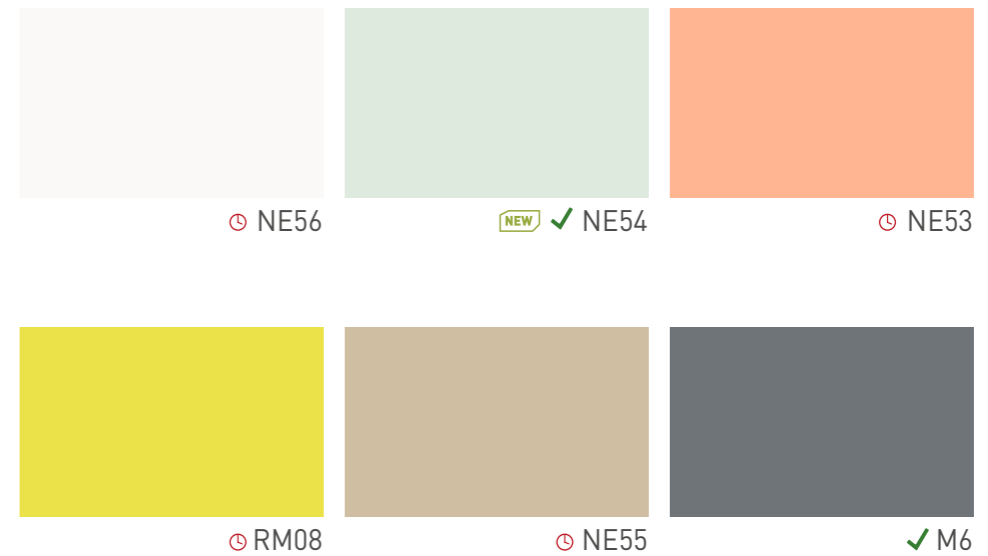

SOLID COLOUR

Harmony within different exciting tastes

Express your emotions with a deeper and richer Solid that has all the colours from comfortable and warm pastel colours to the latest trendy colors.