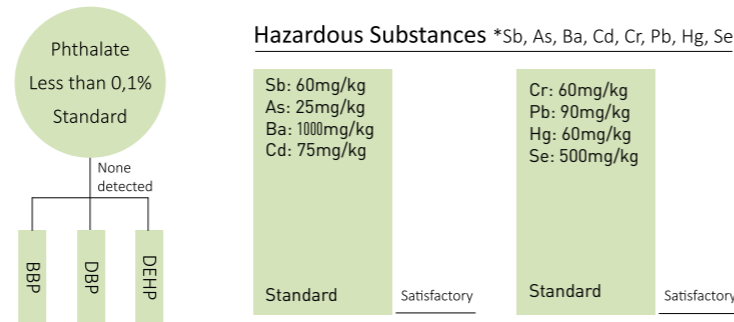

### Formaldehyde \*HCHO

0,12mg/m <sup>3</sup> h	Standard
	None detected

Hazardous chemicals criteria for the Common Safety Standards for Children's Products